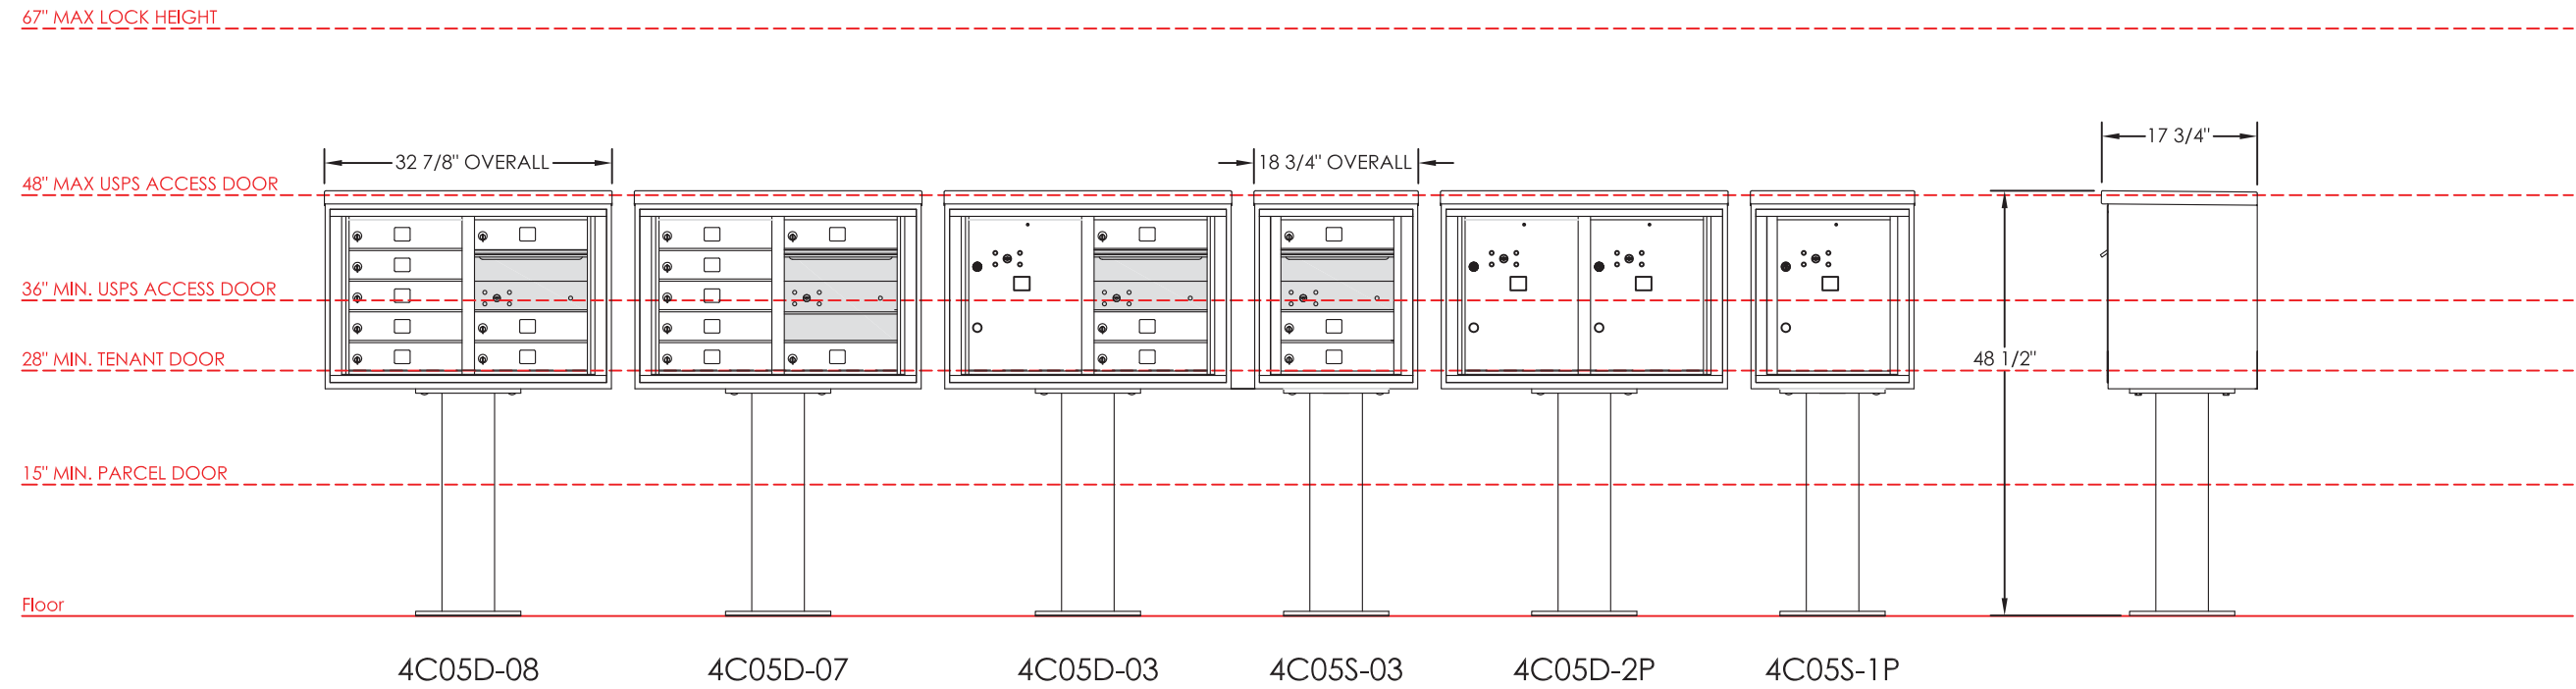

versatile™ 4C Pedestal Mount Mailbox, 5 High Suite

NOTES:

1. 4C pedestal units are for private applications only / not USPS Approved.
2. May be installed outside or inside - see foundation specification details within the 4C Installation Manual.

MODEL	4C5H-P	REV	A
SCALE	NONE	LAST REV DATE	7/16/2014
DRAWING NUMBER	4C5H-PCS	DRAWN BY	AFD
		SHEET	1 OF 1