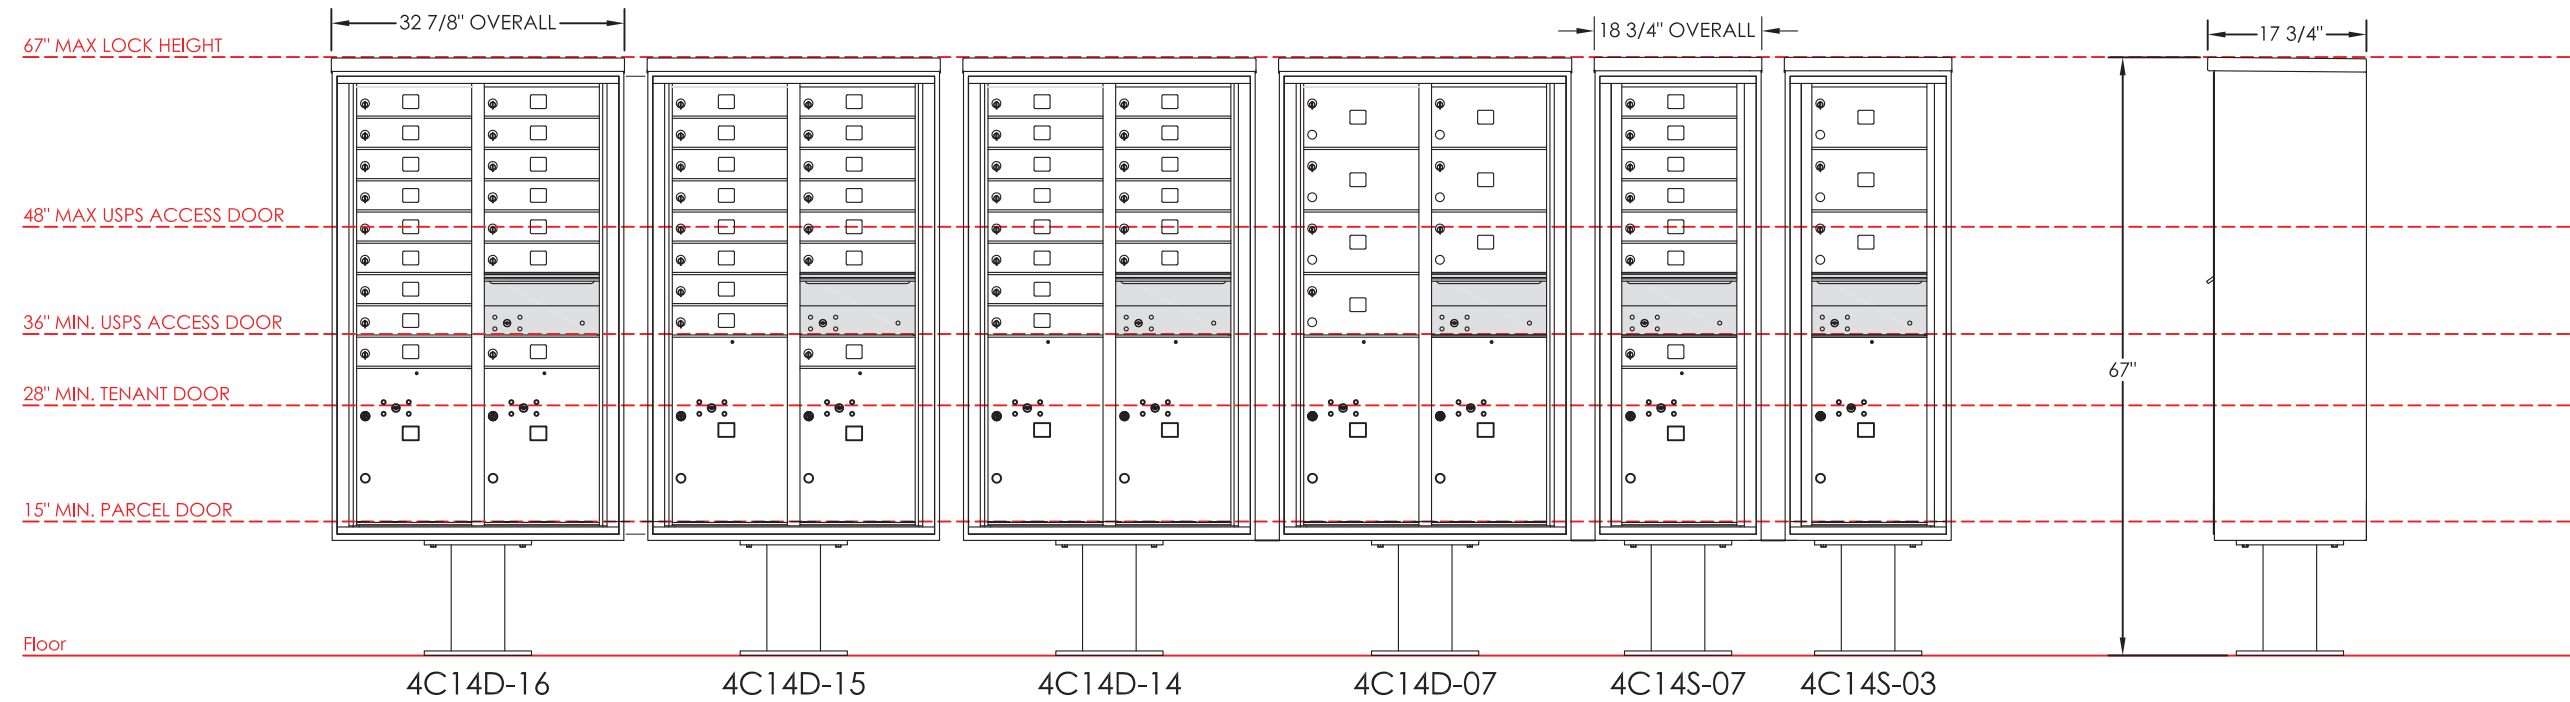

# versatile™ 4C Pedestal Mount Mailbox, 14 High Suite

NOTES:  
 1. 4C pedestal units are for private applications only / not USPS Approved.  
 2. May be installed outside or inside - see foundation specification details within the 4C Installation Manual.