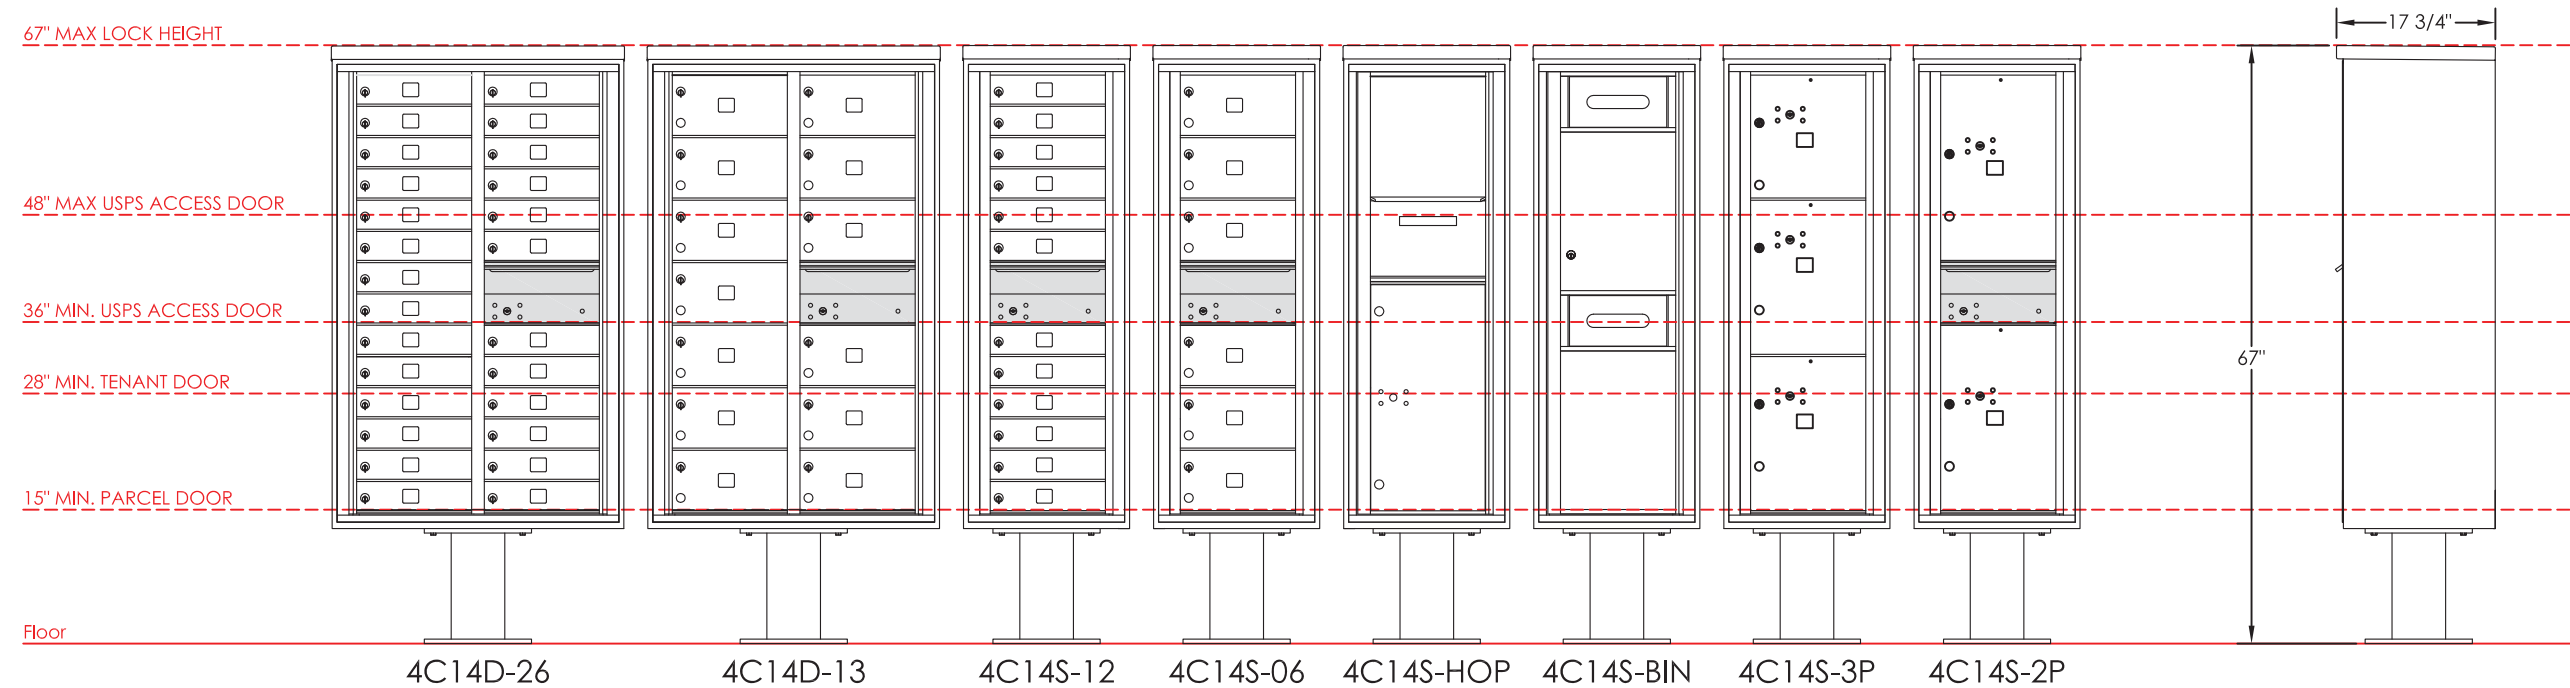

# versatile™ 4C Pedestal Mount Mailbox, 14 High Suite

NOTES:  
 1. 4C pedestal units are for private applications only / not USPS Approved.  
 2. May be installed outside or inside - see foundation specification details within the 4C Installation Manual.