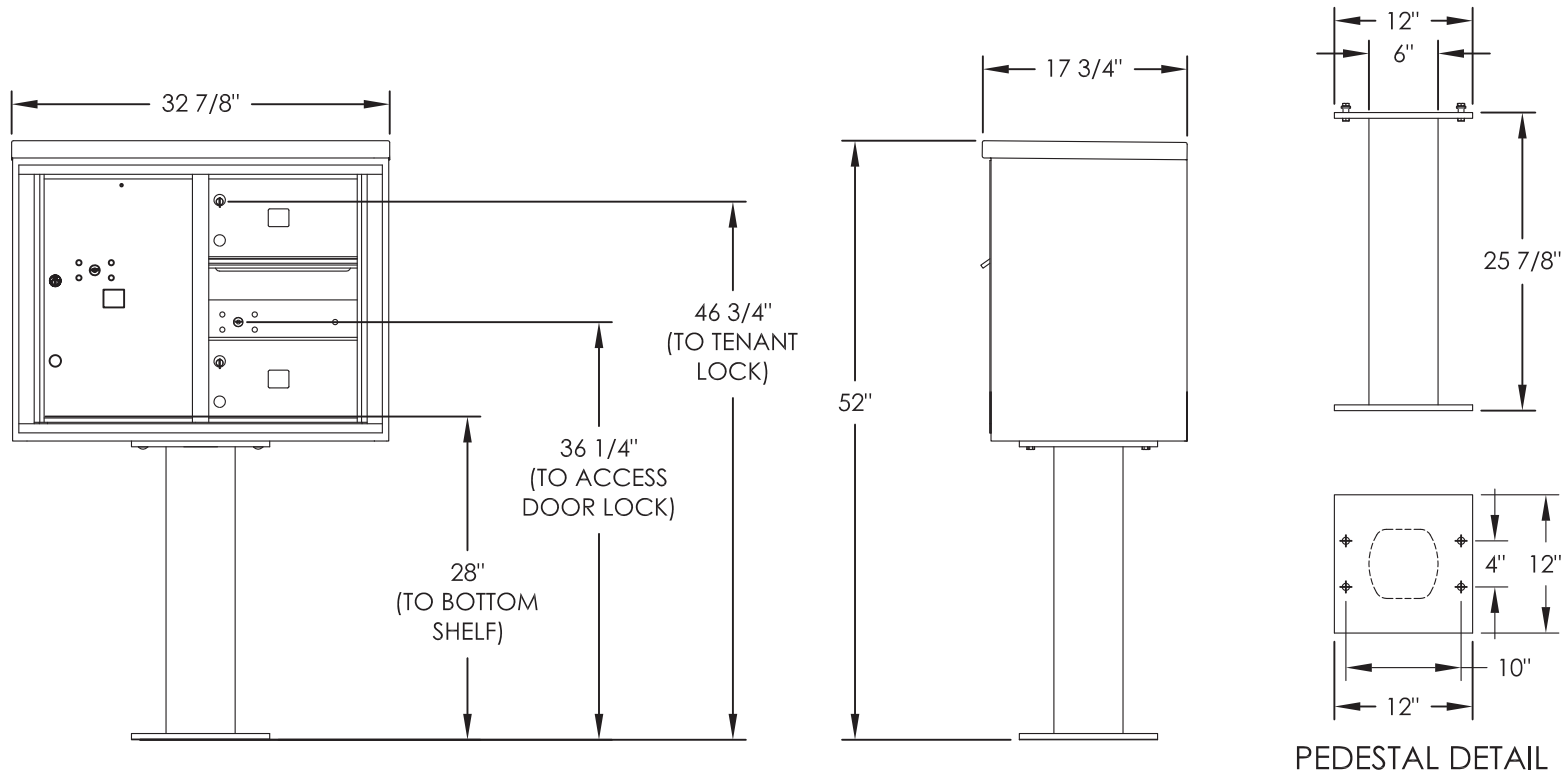

versatile™ 4C Pedestal Mount Mailbox, 4C06D-02-P

DESCRIPTION	COMPARTMENT	COMPARTMENT SIZE	QTY.
MAILBOX	MB2	6-1/2" H x 12" W x 15" D	2
OUTGOING MAIL	OM2	6-1/2" H x 12" W x 15" D	1
PARCEL	PL6	20-1/2" H x 12" W x 15" D	1

NOTES:

1. 4C pedestal units are for private applications only / not USPS Approved.
2. May be installed outside or inside - see foundation specification details within the 4C Installation Manual.

PRODUCT SERIES: VERSATILE™ 4C PEDESTAL MOUNT MAILBOX

MODEL	4C06D-02-P	REV	B
SCALE	NONE	LAST REV. DATE	5/13/14
DRAWING NUMBER	4C06D-02-PCS	DRAWN BY	RS