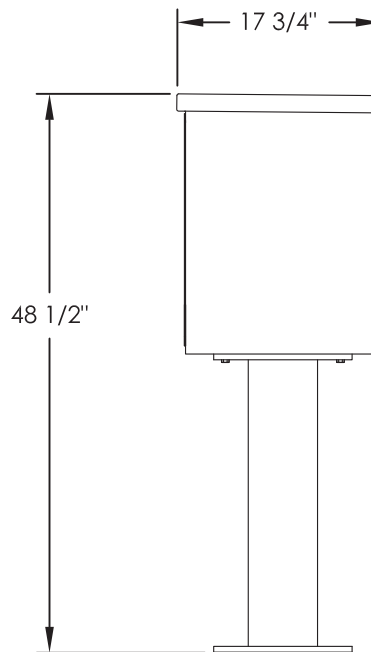

versatile™ 4C Pedestal Mount Mailbox, 4C05S-1P-P

PEDESTAL DETAIL

COMPARTMENT CHART

DESCRIPTION	COMPARTMENT	COMPARTMENT SIZE	QTY.
PARCEL	PL5	17" H x 12" W x 15" D	1

PRODUCT SERIES: VERSATILE™ 4C PEDESTAL MOUNT MAILBOX

MODEL	4C05S-1P-P	REV	C
SCALE	NONE	LAST REV DATE	5/15/14
DRAWING NUMBER	4C50S-1P-PCS	DRAWN BY	RS