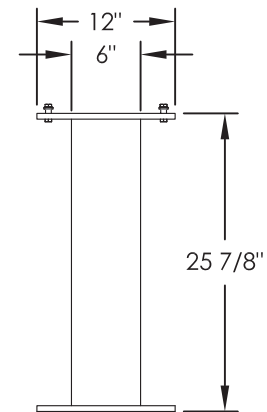

versatile™ 4C Pedestal Mount Mailbox, 4C05S-1P-P

PEDESTAL DETAIL

COMPARTMENT CHART

DESCRIPTION	COMPARTMENT	COMPARTMENT SIZE	QTY.
PARCEL	PL5	17" H x 12" W x 15" D	1

PRODUCT SERIES: VERSATILE™ 4C PEDESTAL MOUNT MAILBOX

MODEL	4C05S-1P-P	REV	C
SCALE	NONE	LAST REV DATE	5/15/14
DRAWING NUMBER	4C50S-1P-PCS	DRAWN BY	RS