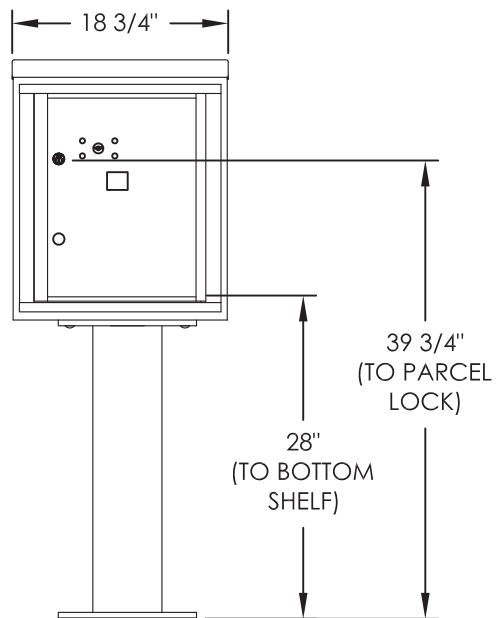

versatile™ 4C Pedestal Mount Mailbox, 4C05S-1P-P

PEDESTAL DETAIL

COMPARTMENT CHART

DESCRIPTION	COMPARTMENT	COMPARTMENT SIZE	QTY.
PARCEL	PL5	17" H x 12" W x 15" D	1

PRODUCT SERIES: VERSATILE™ 4C PEDESTAL MOUNT MAILBOX

MODEL	4C05S-1P-P	REV	C
SCALE	NONE	LAST REV DATE	5/15/14
DRAWING NUMBER	4C50S-1P-PCS	DRAWN BY	RS