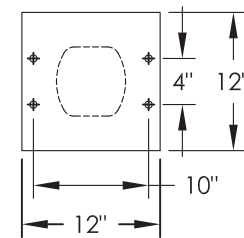

versatile™ 4C Pedestal Mount Mailbox, 4C05S-1P-P

PEDESTAL DETAIL

COMPARTMENT CHART

DESCRIPTION	COMPARTMENT	COMPARTMENT SIZE	QTY.
PARCEL	PL5	17" H x 12" W x 15" D	1

PRODUCT SERIES: VERSATILE™ 4C PEDESTAL MOUNT MAILBOX

MODEL	4C05S-1P-P	REV	C
SCALE	NONE	LAST REV DATE	5/15/14
DRAWING NUMBER	4C50S-1P-PCS	DRAWN BY	RS