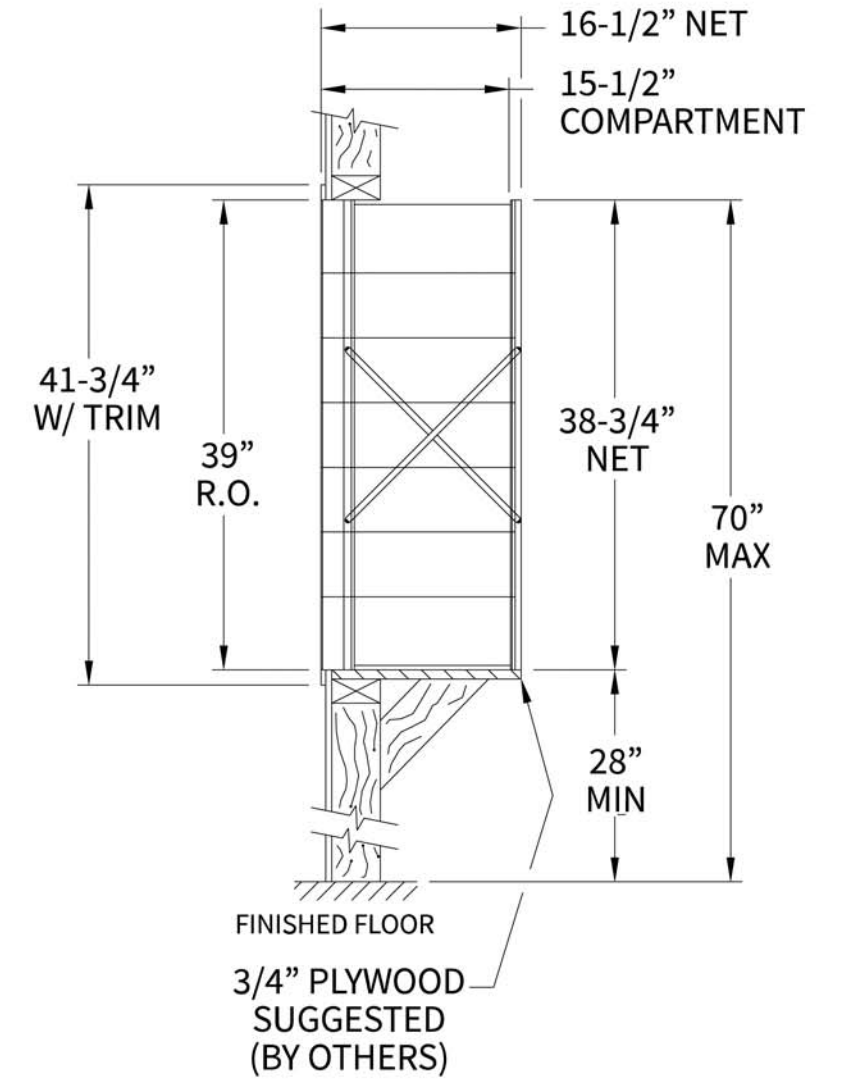

140072 Dimensions

Overall Width w/ Trim: 16-7/8"
(Rough Opening: 14-5/8")

140072

Side View

Configuration Details:

- 1. **Product Type:** 1400 Horizontal
- 2. **Installation:** Front-load, Recessed Mount
- 3. **Finish:** Anodized Aluminum
- 4. **Locks:** Standard Cam Lock, 2 keys
- 5. **Door Id:** tbd
- 6. **Master Door:** tbd

Matching standard snap-on trim included

Models Used:

(1) 140072

DO NOT SCALE OFF DRAWING

Door Sizes Used:

(13) 1400 1x1 Compartment
(1) 1x1 Master

ELEVATION: 140072 | **MAILBOXES:** 13 |

PROJECT NAME: 1400 Series Mailbox | **DRAWN BY:** FLORENCE