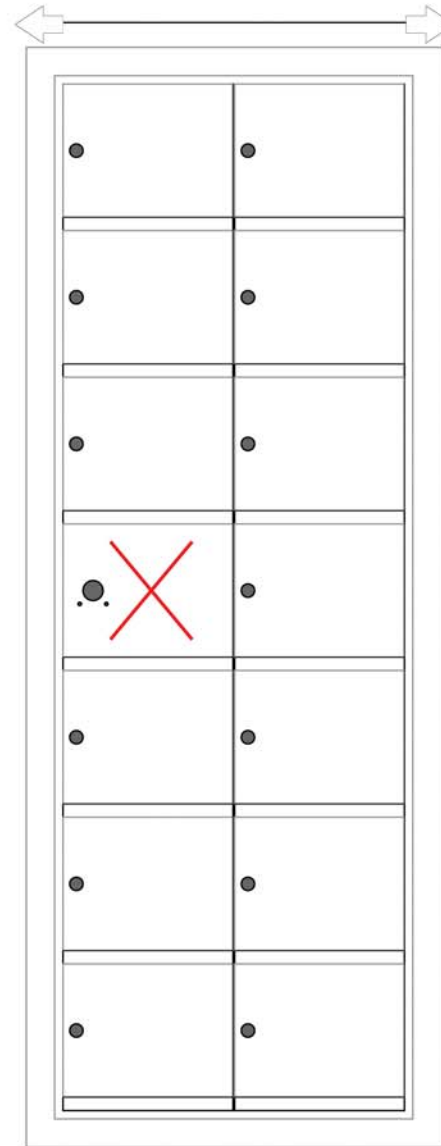

140072 Dimensions

Overall Width w/ Trim: 16-7/8"
(Rough Opening: 14-5/8")

140072

Side View

Configuration Details:

- 1. **Product Type:** 1400 Horizontal
- 2. **Installation:** Front-load, Recessed Mount
- 3. **Finish:** Anodized Aluminum
- 4. **Locks:** Standard Cam Lock, 2 keys
- 5. **Door Id:** tbd
- 6. **Master Door:** tbd

Matching standard snap-on trim included

Models Used:

(1) 140072

DO NOT SCALE OFF DRAWING

Door Sizes Used:

(13) 1400 1x1 Compartment
(1) 1x1 Master

ELEVATION: 140072 | **MAILBOXES:** 13 |

PROJECT NAME: 1400 Series Mailbox | **DRAWN BY:** FLORENCE